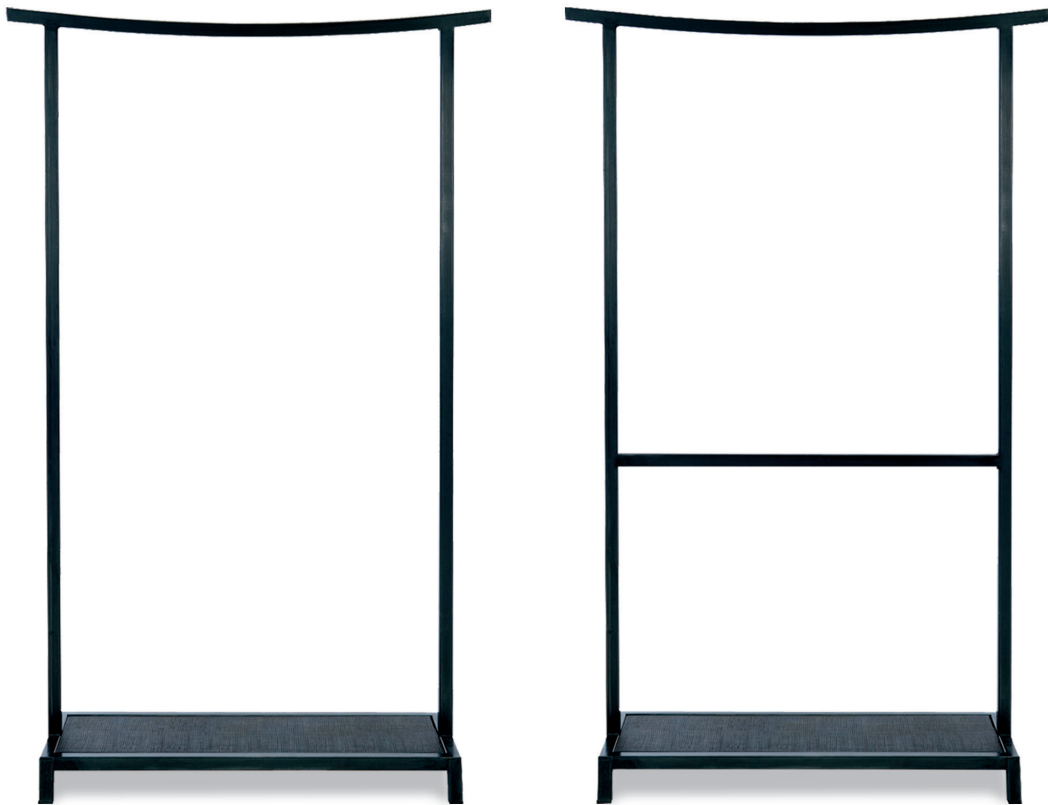

ARMANI / CASA

TAO

Rack

ARMANI / CASA

TAO

DESCRIPTION

Metal rack with or without central board. The base features a central pad covered with Parma fabric.

MADE IN ITALY.

DIMENSIONS

104 x 36 x 166 h cm – Inch 40.9 x 14.2 x 65.3 h

FINISHES

Painted steel /
Parma fabric (TX157)

ARMANI / CASA

TAO

TECHNICAL INFORMATION

Main structure