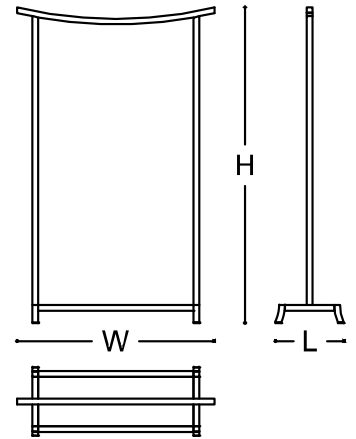

ARMANI / CASA

TAO

Rack

ARMANI / CASA

TAO

DESCRIPTION

Metal rack with or without central board. The base features a central pad covered with Parma fabric.

MADE IN ITALY.

DIMENSIONS

104 x 36 x 166 h cm – Inch 40.9 x 14.2 x 65.3 h

FINISHES

Painted steel /
Parma fabric (TX157)

ARMANI / CASA

TAO

TECHNICAL INFORMATION

Main structure

Tubular metal structure.

Base

Metal and Parma technical fabric.

Fabric

Technical fabric 80% PVC 20% PU.

Maintenance and disposal

Product designed for indoor use. Make sure that the surface does not stay in contact with water or other liquids, even for short periods. The product is made with finishes subject to deterioration if treated with unsuitable substances. Always use neutral and creamy cleaning solutions without alcohol or acids. Never use steel wool or abrasive sponges but a soft wet cloth. Dry thoroughly after each cleaning. The replacement of damaged parts must be done only with original pieces: in this case, please contact an official Armani/Casa dealer for assistance. At the end of its useful life, the product must be returned to an authorized collection center for disposal.