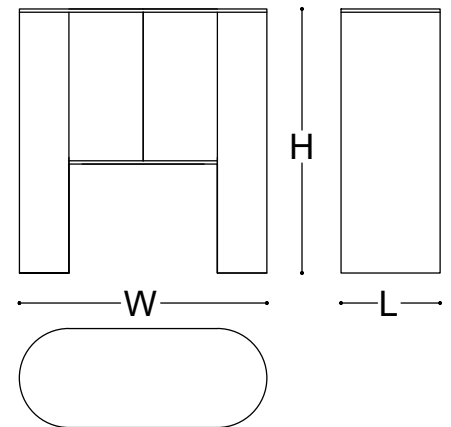

### DESCRIPTION

Bar cabinet in limited edition, 88 pieces. Royal is a hand-crafted cabinet marked by details reminding a revisited *secrétaire* with shutter closure. The structure is marked by an elongated cylindrical shape with semicircular sides, which become also the base of the furniture. The bar unit is closed by two flexible doors that slide horizontally into the main structure, unveiling the working area completed by shelves and a large drawer for preparation tools. Always keeping a strong connection to Oriental influences and fashion inspirations, the cabinet is clad in a special weaving of paper and cotton reminiscent of a Japanese tatami and textured fabrics typical in Giorgio Armani's aesthetics. Inside, back-lit panels of gold-toned methacrylate add movement thanks to their particular motif, recalling marble veins and mother of pearl. Metal details are in light brass with a satin finish.

### DIMENSIONS

150 x 60 x 160 h cm – Inch 59 x 23.6 x 62.9 h