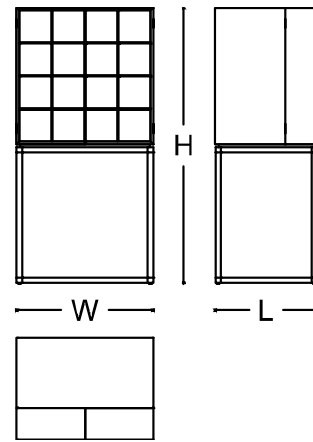

 ARMANI / CASA

RIESLING

Bar cabinet

RIESLING

DESCRIPTION

Bar cabinet marked by a large storing unit that lies on a thin linear structure. Riesling is available in different precious finishes that enrich the neat design. The back of the doors is equipped with short shelves conceived to store glassware. The squared tiles on the doors of the Brushed Greige Oak version are covered by tempered extra-clear glass. The version in Moonlight Decoration features a tubular structure in metal, while others have legs with squared section.

MADE IN ITALY

DIMENSIONS

76x57x154h cm - Inch 30x22.4x60,6h

FINISHES

Carved Walnut  
Smoked Gold

Technical Shagreen Fabric  
Smoked Gold

RIESLING

FINISHES