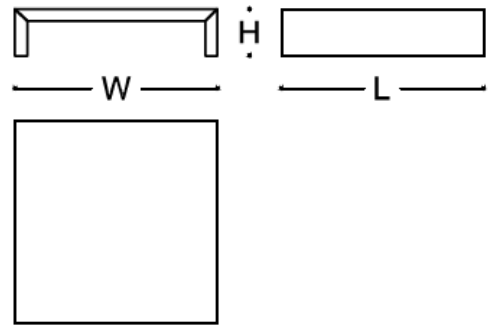

ARMANI / CASA

DANZICA

Coffee Table

DANZICA

DESCRIPTION

Low bridge table available in rectangular and squared version, made with very thick veneered or lacquered panels.

MADE IN ITALY.

DIMENSIONS

- 150 x150x30h cm - Inch 59x59x11.8h
- 140x140x30h cm - Inch 55x55x11.8h
- 130x130x30h cm - Inch 51.2x51.2x11.8h
- 130x65x30h cm - Inch 51.2x25.6x11.8h
- 160x90x30h cm - Inch 63x35.4x11.8h

FINISHES

Black Drafted Stucco