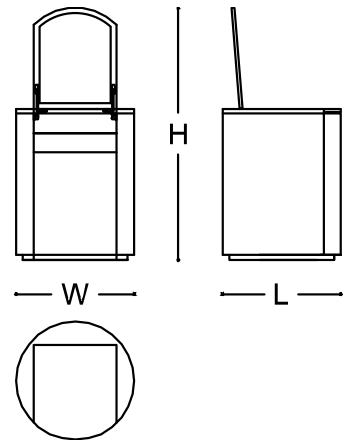

ARMANI / CASA

ANTOINETTE

Coiffeuse in Limited Edition

ARMANI / CASA

ANTOINETTE

DESCRIPTION

The iconic Antoinette vanity table is characterized by a cylindrical shape with folding top and hidden seat. This version features the same backlit round mirror introduced in 2022, which can be turned on/off thanks to the central switch button and is dimmable. The outer structure stands out for its marvelous Shell Mosaic, entirely handmade with squared and rectangular mother-of-pearl tiles that enhances even more the preciousness of this piece. Inside, glossy Black Maple creates a beautiful contrast with the outer finish. The seat is upholstered with the Tolosa fabric (ER069 - Pearl), showing a *moiré* design that highlights the connection with fashion collections by Giorgio Armani.

Antoinette is a Limited Edition of 11 pieces.

MADE IN ITALY.

DIMENSIONS

Closed

Ø 70 x 89,5h cm – Inch Ø 27.5 x 35.2h

FINISHES

Shell Mosaic /
Black Maple /
Tolosa fabric (ER069 - Pearl)

ARMANI / CASA

ANTOINETTE

TECHNICAL INFORMATION

External structure

Multilayer covered with mother-of-pearl tiles (Shell Mosaic).

Inner structure

Steel veneered multilayer.

Top

Maple veneered multilayer with round mirror with luminous edge.