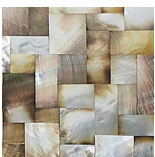

ARMANI / CASA

ANTOINETTE

Coiffeuse in Limited Edition

ARMANI / CASA

ANTOINETTE

DESCRIPTION

The iconic Antoinette vanity table is characterized by a cylindrical shape with folding top and hidden seat. This version features the same backlit round mirror introduced in 2022, which can be turned on/off thanks to the central switch button and is dimmable. The outer structure stands out for its marvelous Shell Mosaic, entirely handmade with squared and rectangular mother-of-pearl tiles that enhances even more the preciousness of this piece. Inside, glossy Black Maple creates a beautiful contrast with the outer finish. The seat is upholstered with the Tolosa fabric (ER069 - Pearl), showing a *moiré* design that highlights the connection with fashion collections by Giorgio Armani.

Antoinette is a Limited Edition of 11 pieces.

MADE IN ITALY.

DIMENSIONS

Closed

Ø 70 x 89,5h cm – Inch Ø 27.5 x 35.2h

FINISHES

Shell Mosaic /
Black Maple /
Tolosa fabric (ER069 - Pearl)

ARMANI / CASA

ANTOINETTE

TECHNICAL INFORMATION

External structure

Multilayer covered with mother-of-pearl tiles (Shell Mosaic).

Inner structure

Steel veneered multilayer.

Top

Maple veneered multilayer with round mirror with luminous edge.