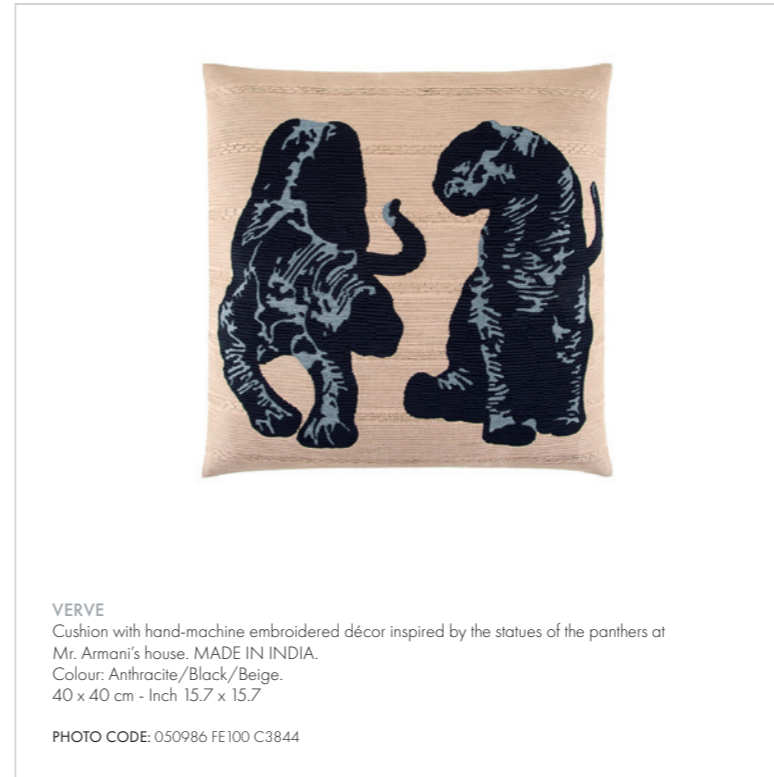

VERVE
Cushion with hand-machine embroidered décor inspired by the statues of the panthers at Mr. Armani's house. MADE IN INDIA.
Colour: Anthracite/Black/Beige.
40 x 40 cm - Inch 15.7 x 15.7

PHOTO CODE: 050986 FE100 C3844