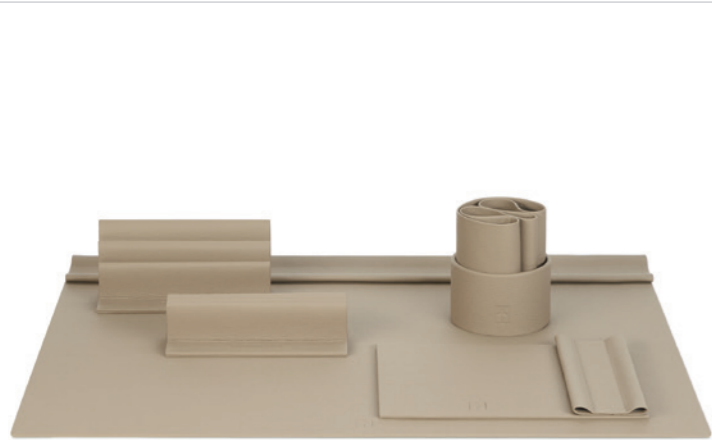

ORWELL
Leather desk set inspired by the waves created by ribbons. **MADE IN ITALY.**
Colour: Grey.
Business card holder: 18 x 7 x 4,5h cm - Inch 7 x 2,7 x 1,7h
Desk pad: 64 x 47 x 2h cm - Inch 25,1 x 18,5 x 0,7h
Envelope holder: 18 x 7 x 6h cm - Inch 7 x 2,7 x 2,3h
Mousepad: 25 x 18 x 2h cm - Inch 9,8 x 7 x 0,7h
Pen holder: Ø 10 x 11h cm - Inch Ø 3,9 x 4,3h

PHOTO CODE: 050239 CH008 C2540 / 050240 CH008 C2540 / 050241 CH008 C2540 / 050242 CH008 C2540 / 050243 CH008 C2540