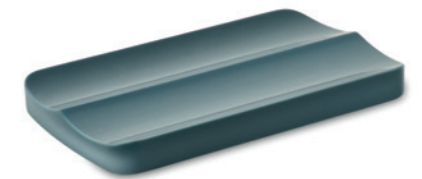

TEO
Men shaving tray in bioresin. MADE IN ITALY.
Colour: Azure.
20 x 12 x 2h cm - Inch 7.8 x 4.7 x 0.7h

PHOTO CODE: 050826 CH175 C1631