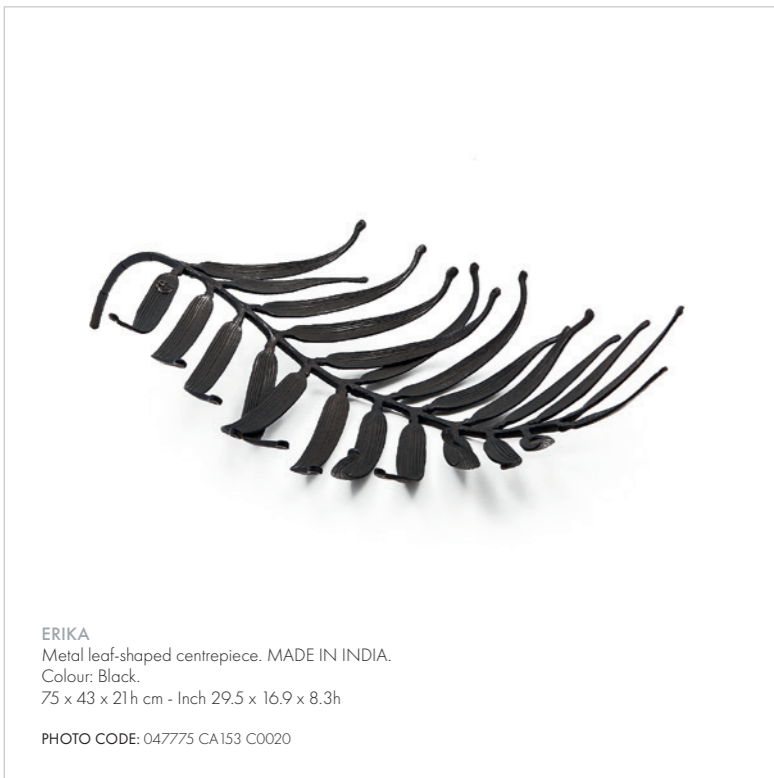

PHOTO CODE: 051013 CA212 C0519

VIOLETTA
Set of two linen napkins with embroidered GA logo. MADE IN ITALY.
Three colours available: Black, Forest Green and Steel Blue.
40 x 40 cm - Inch 15.7 x 15.7

PHOTO CODE: 051011 CA212 C0020

ERIKA
Metal leaf-shaped centrepiece. MADE IN INDIA.
Colour: Silver.
75 x 43 x 21h cm - Inch 29.5 x 16.9 x 8.3h

PHOTO CODE: 047774 CA161 C0441

ERIKA
Metal leaf-shaped centrepiece. MADE IN INDIA.
Colour: Black.
75 x 43 x 21h cm - Inch 29.5 x 16.9 x 8.3h