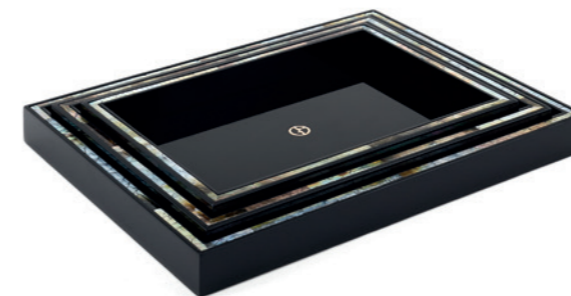

VESTA
Set of three trays made of methacrylate with mother of pearl inserts. MADE IN ITALY.
Colour: Black.
Set of three trays small: 18,8 x 24,8 x 4h cm - Inch 7.4 x 9.8 x 2.5h
Set of three trays big: 26,6 x 32,6 x 4h cm - Inch 10.4 x 12.8 x 2.5h

PHOTO CODE: 051031 CH403 C0020