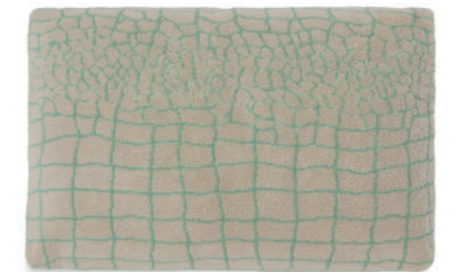

ROSSELLA
Cushion in cotton with alligator design. MADE IN ITALY.
Colour: Ivory/Camel.
25 x 40 cm - Inch 9.8 x 15.7
PHOTO CODE: 050891 CA845 C4410