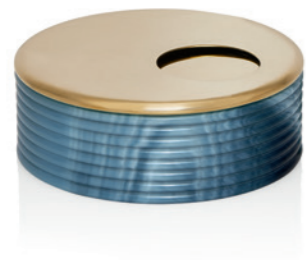

SIRENA
Ashtrays with *canneté* base in bioresin and metal lid. MADE IN ITALY.
Two colours available: Sage Green/Gold and Azure/Gold.
Ø 12 x 4.5h cm - Inch Ø 4.7 x 1.7h

PHOTO CODE: 050725 CH010 C1632