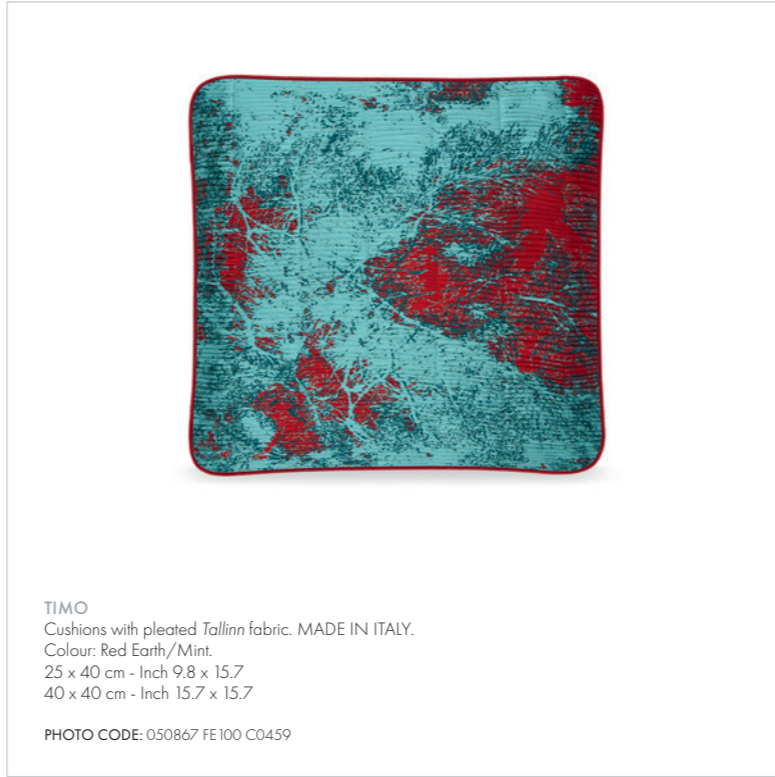

TIMO
Cushions with pleated *Tallinn* fabric. MADE IN ITALY.
Colour: Red Earth/Mint.
25 x 40 cm - Inch 9.8 x 15.7
40 x 40 cm - Inch 15.7 x 15.7

PHOTO CODE: 050867 FE100 C0459